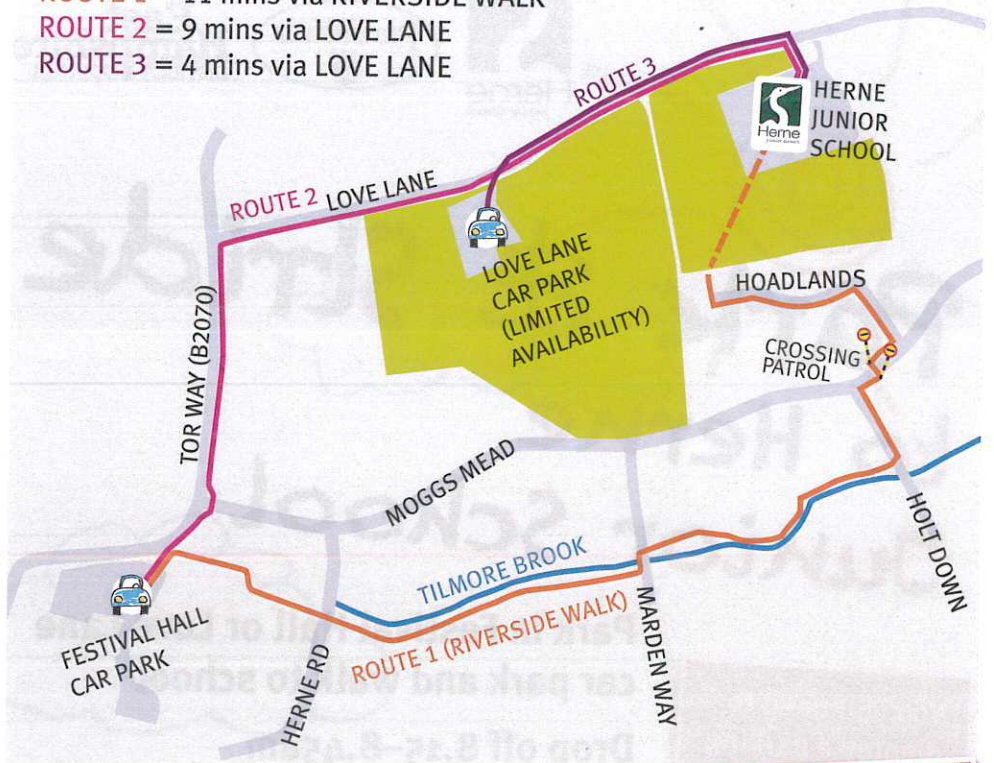

Park & Stride to Herne Junior School

You will need to display a parking permit which is available from the school.

Park in Festival Hall or Love Lane car park and walk to school

Drop off 8.15–8.45am

Pick up 3.15–4pm

Avoid congestion near the school

Fresh air, exercise and fun

Park easily and safely away from the road

For routes, see the back of this leaflet.

ROUTE 1 = 11 mins via RIVERSIDE WALK

ROUTE 2 = 9 mins via LOVE LANE

ROUTE 3 = 4 mins via LOVE LANE

Don't forget your permit!

Why Park & Stride?

Avoid congestion near the school and make walking safer for everyone

Use as a meeting point to walk with friends

No worries about finding a safe place to park